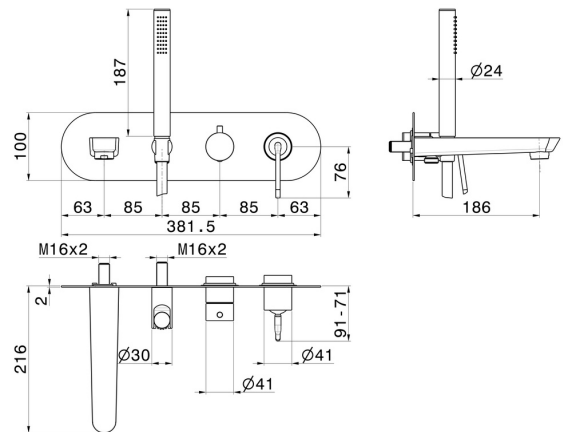

O'RAMA

68472E.M2.072

Complete concealed shower group - finish Copper Satin - Matt black

External part. With shower set and 2 ways out diverter

FEATURES

Material	Brass
Technology	Save Water
Installation	Wall concealed part
Diverter type	Mechanic diverter
Water mixing	Mechanical
Required for installation	<u>31088.00.000</u>

TECHNICAL DRAWING

O'RAMA

68472E.M2.072

Complete concealed shower group - finish Copper Satin - Matt black

AVAILABLE FINISHES

M2.072

Copper Satin - Matt black

01.093