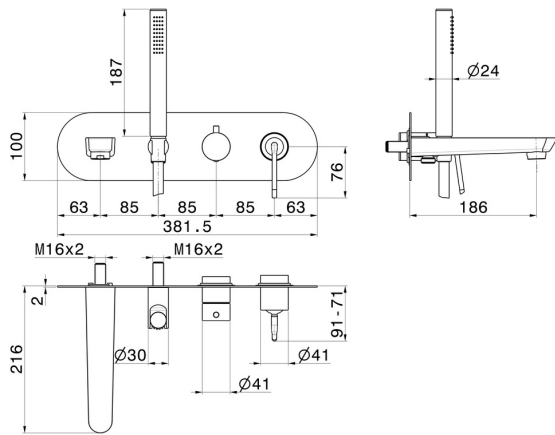

O'RAMA

68472E.M2.075

Complete concealed shower group - finish Copper Glossy
 External part. With shower set and 2 ways out diverter

FEATURES

Material	Brass
Technology	Save Water
Installation	Wall concealed part
Diverter type	Mechanic diverter
Water mixing	Mechanical
Required for installation	<u>31088.00.000</u>

TECHNICAL DRAWING

 **AR Preview**
 try it in your home

More Details
 on our [website](#)

O'RAMA

68472E.M2.075

Complete concealed shower group - finish Copper Glossy

AVAILABLE FINISHES

M2.075