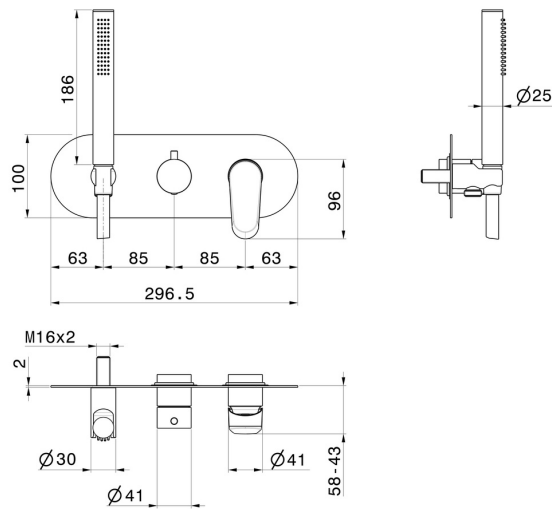

NIO

68969E.01.093

Complete concealed shower group - finish Matt Black

External part. With shower set and 2 ways out diverter

FEATURES

Material	Brass
Technology	Save Water
Installation	Wall concealed part
Control type	Single lever
Diverter type	Mechanic diverter
Outlets	2 Ways Out
Water mixing	Mechanical
Required for installation	<u>31086.00.000</u>

TECHNICAL DRAWING

 **AR Preview**
try it in your home

More Details
on our [website](#)

NIO

68969E.01.093

Complete concealed shower group - finish Matt Black

AVAILABLE FINISHES

01.093