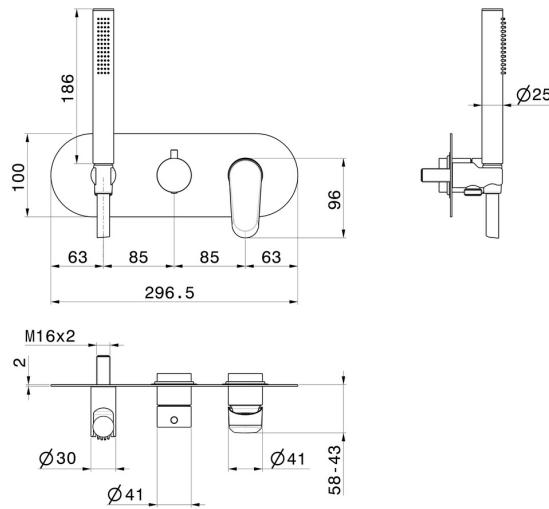

NIO

68969E.21.018

Complete concealed shower group - finish Chrome

External part. With shower set and 2 ways out diverter

FEATURES

Material	Brass
Technology	Save Water
Installation	Wall concealed part
Control type	Single lever
Diverter type	Mechanic diverter
Outlets	2 Ways Out
Water mixing	Mechanical
Required for installation	<u>31086.00.000</u>

TECHNICAL DRAWING

NIO

68969E.21.018

Complete concealed shower group - finish Chrome

AVAILABLE FINISHES

21.018

Chrome

01.093