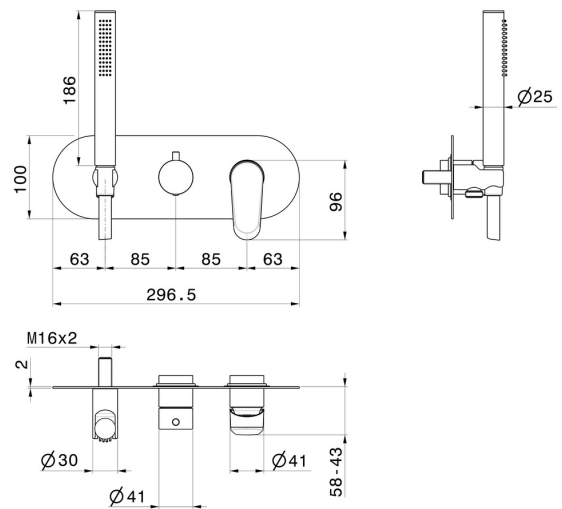

NIO

68969E.59.097

Complete concealed shower group - finish PVD Brushed Gold

External part. With shower set and 2 ways out diverter

PVD Brushed Gold

FEATURES

Material	Brass
Technology	Save Water
Installation	Wall concealed part
Control type	Single lever
Diverter type	Mechanic diverter
Outlets	2 Ways Out
Water mixing	Mechanical
Required for installation	<u>31086.00.000</u>

TECHNICAL DRAWING

 **AR Preview**
try it in your home

More Details
on our [website](#)

NIO

68969E.59.097

Complete concealed shower group - finish PVD Brushed Gold

AVAILABLE FINISHES

59.097