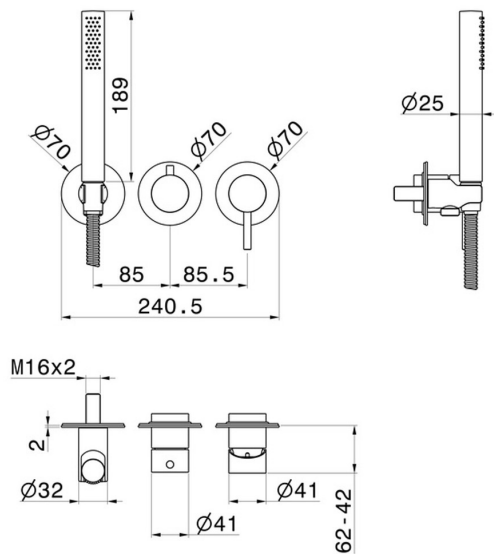

X-STEEL 316

69667EX.59.064

Complete concealed shower group - finish PVD Brushed Gun Metal

External part. With shower set and 2 ways out diverter

FEATURES

Material	Stainless Steel
Technology	Save Water
Installation	Wall concealed part
Hole type	3 holes
Diverter type	Mechanic diverter
Outlets	2 Ways Out
Water mixing	Mechanical
Required for installation	<u>31086.00.000</u>

TECHNICAL DRAWING

X-STEEL 316

69667EX.59.064

Complete concealed shower group - finish PVD Brushed Gun Metal

AVAILABLE FINISHES

59.064

PVD Brushed Gun Metal

50.050