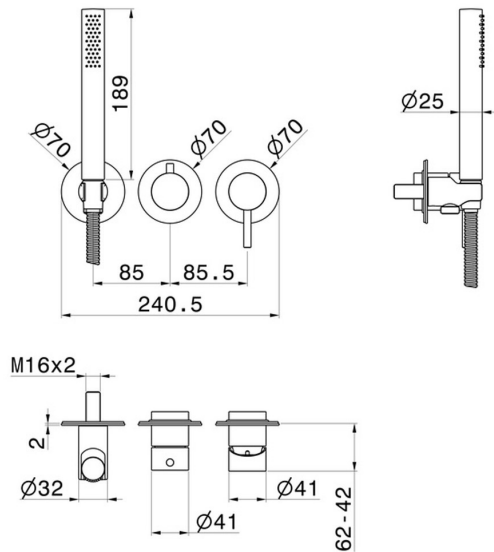

X-STEEL 316

69667EX.59.067

Complete concealed shower group - finish PVD Brushed Copper Bronze

External part. With shower set and 2 ways out diverter

FEATURES

Material	Stainless Steel
Technology	Save Water
Installation	Wall concealed part
Hole type	3 holes
Diverter type	Mechanic diverter
Outlets	2 Ways Out
Water mixing	Mechanical
Required for installation	<u>31086.00.000</u>

TECHNICAL DRAWING

X-STEEL 316

69667EX.59.067

Complete concealed shower group - finish PVD Brushed Copper Bronze

AVAILABLE FINISHES

59.067

PVD Brushed Copper Bronze

50.050