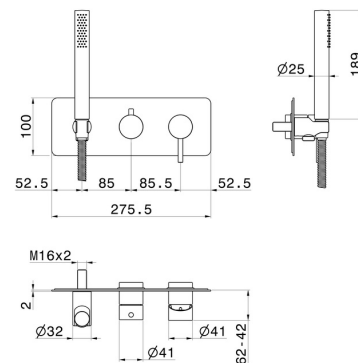

X-STEEL 316

69679EX.59.064

Complete concealed shower group - finish PVD Brushed Gun Metal

External part. With shower set and 2 ways out diverter.

FEATURES

Material	Stainless Steel
Technology	Save Water
Installation	Wall concealed part
Diverter type	Mechanic diverter
Outlets	2 Ways Out
Water mixing	Mechanical
Required for installation	<u>31086.00.000</u>

TECHNICAL DRAWING

X-STEEL 316

69679EX.59.064

Complete concealed shower group - finish PVD Brushed Gun Metal

AVAILABLE FINISHES

59.064

PVD Brushed Gun Metal

50.050