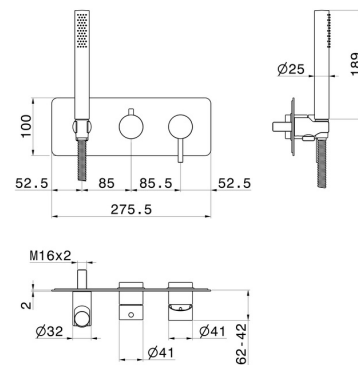

X-STEEL 316

69679EX.59.067

Complete concealed shower group - finish PVD Brushed Copper Bronze

External part. With shower set and 2 ways out diverter.

PVD Brushed Copper Bronze

FEATURES

Material	Stainless Steel
Technology	Save Water
Installation	Wall concealed part
Diverter type	Mechanic diverter
Outlets	2 Ways Out
Water mixing	Mechanical
Required for installation	<u>31086.00.000</u>

TECHNICAL DRAWING

X-STEEL 316

69679EX.59.067

Complete concealed shower group - finish PVD Brushed Copper Bronze

AVAILABLE FINISHES

59.067

PVD Brushed Copper Bronze

50.050