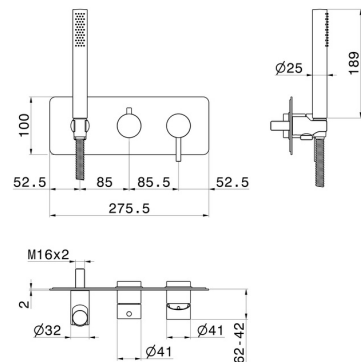

X-STEEL 316

69679EX.59.097

Complete concealed shower group - finish PVD Brushed Gold
 External part. With shower set and 2 ways out diverter.

FEATURES

Material	Stainless Steel
Technology	Save Water
Installation	Wall concealed part
Diverter type	Mechanic diverter
Outlets	2 Ways Out
Water mixing	Mechanical
Required for installation	<u>31086.00.000</u>

TECHNICAL DRAWING

X-STEEL 316

69679EX.59.097

Complete concealed shower group - finish PVD Brushed Gold

AVAILABLE FINISHES

59.097

PVD Brushed Gold

50.050