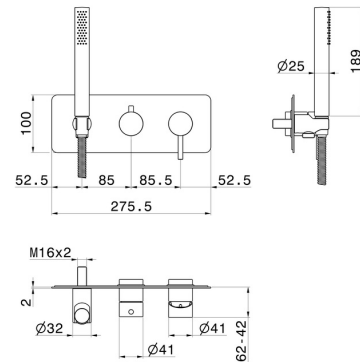

# X-STEEL 316

**69679EX.59.098**

Complete concealed shower group - finish PVD Brushed Pale Gold

External part. With shower set and 2 ways out diverter.

PVD Brushed Pale Gold

## FEATURES

Material	<b>Stainless Steel</b>
Technology	<b>Save Water</b>
Installation	<b>Wall concealed part</b>
Diverter type	<b>Mechanic diverter</b>
Outlets	<b>2 Ways Out</b>
Water mixing	<b>Mechanical</b>
Required for installation	<b><u>31086.00.000</u></b>

## TECHNICAL DRAWING

**X-STEEL 316**

**69679EX.59.098**

Complete concealed shower group - finish PVD Brushed Pale Gold

**AVAILABLE FINISHES**

---

**59.098**

PVD Brushed Pale Gold