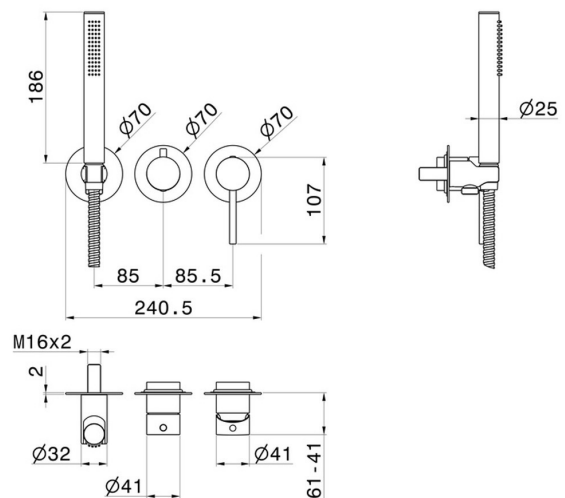

TECHNICAL DRAWING

AR Preview
try it in your home

More Details
on our [website](#)