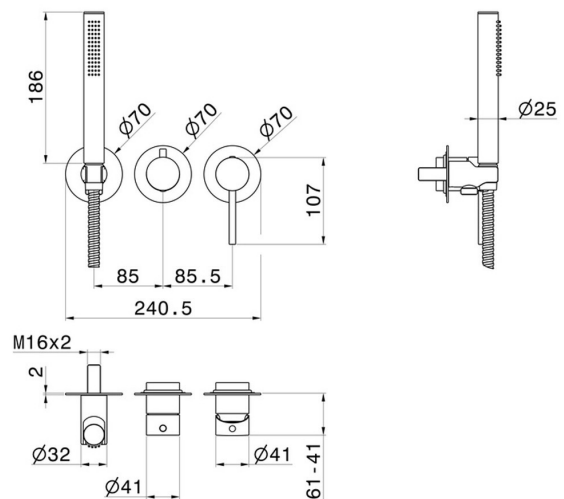

# BLINK

**4279E.01.093**

Complete concealed shower group. Ø70 - finish Matt Black

With shower set and 2 ways out diverter. External part

## FEATURES

Material	<b>Brass</b>
Technology	<b>Save Water</b>
Installation	<b>Wall concealed part</b>
Hole type	<b>3 holes</b>
Diverter type	<b>Mechanic diverter</b>
Outlets	<b>2 Ways Out</b>
Water mixing	<b>Mechanical</b>
Required for installation	<b><u>31086.00.000</u></b>

## TECHNICAL DRAWING

**BLINK**

**4279E.01.093**

Complete concealed shower group. Ø70 - finish Matt Black

**AVAILABLE FINISHES**

---

**01.093**

Matt Black