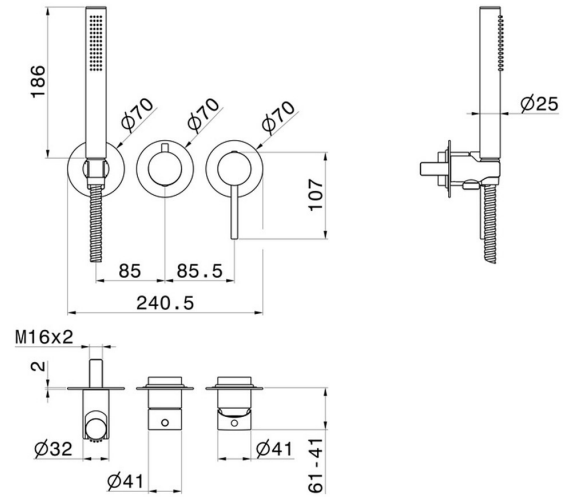

BLINK

4279E.58.061

Complete concealed shower group. Ø70 - finish PVD Copper Bronze

With shower set and 2 ways out diverter. External part

PVD Copper Bronze

FEATURES

Material	Brass
Technology	Save Water
Installation	Wall concealed part
Hole type	3 holes
Diverter type	Mechanic diverter
Outlets	2 Ways Out
Water mixing	Mechanical
Required for installation	<u>31086.00.000</u>

TECHNICAL DRAWING

BLINK

4279E.58.061

Complete concealed shower group. Ø70 - finish PVD Copper Bronze

AVAILABLE FINISHES

58.061

PVD Copper Bronze

01.014