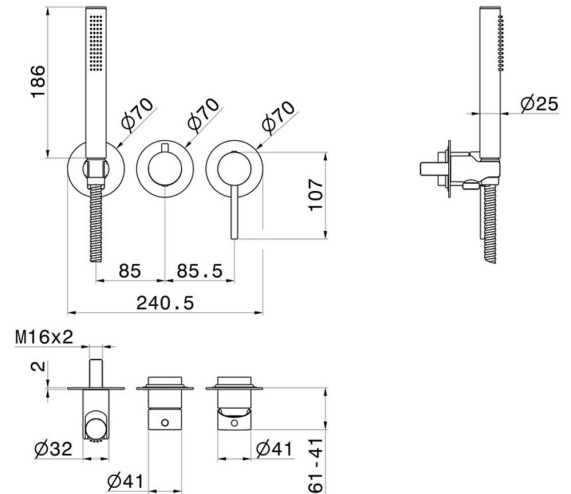

BLINK

4279E.58.063

Complete concealed shower group. Ø70 - finish PVD Gun Metal

With shower set and 2 ways out diverter. External part

PVD Gun Metal

FEATURES

Material	Brass
Technology	Save Water
Installation	Wall concealed part
Hole type	3 holes
Diverter type	Mechanic diverter
Outlets	2 Ways Out
Water mixing	Mechanical
Required for installation	<u>31086.00.000</u>

TECHNICAL DRAWING

BLINK

4279E.58.063

Complete concealed shower group. Ø70 - finish PVD Gun Metal

AVAILABLE FINISHES

58.063

PVD Gun Metal

01.014