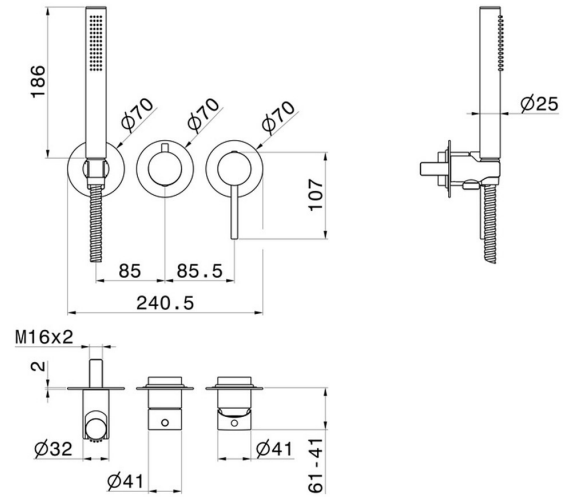

BLINK

4279E.59.064

Complete concealed shower group. Ø70 - finish PVD Brushed Gun Metal

With shower set and 2 ways out diverter. External part

PVD Brushed Gun Metal

FEATURES

Material	Brass
Technology	Save Water
Installation	Wall concealed part
Hole type	3 holes
Diverter type	Mechanic diverter
Outlets	2 Ways Out
Water mixing	Mechanical
Required for installation	<u>31086.00.000</u>

TECHNICAL DRAWING

 **AR Preview**
try it in your home

More Details
on our [website](#)

BLINK

4279E.59.064

Complete concealed shower group. Ø70 - finish PVD Brushed Gun Metal

AVAILABLE FINISHES

59.064