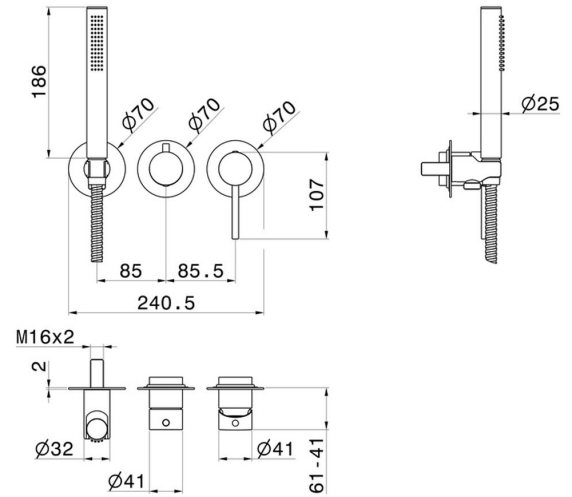

BLINK

4279E.59.066

Complete concealed shower group. Ø70 - finish PVD Brushed steel

With shower set and 2 ways out diverter. External part

FEATURES

Material	Brass
Technology	Save Water
Installation	Wall concealed part
Hole type	3 holes
Diverter type	Mechanic diverter
Outlets	2 Ways Out
Water mixing	Mechanical
Required for installation	<u>31086.00.000</u>

TECHNICAL DRAWING

BLINK

4279E.59.066

Complete concealed shower group. Ø70 - finish PVD Brushed steel

AVAILABLE FINISHES

59.066

PVD Brushed steel

01.014