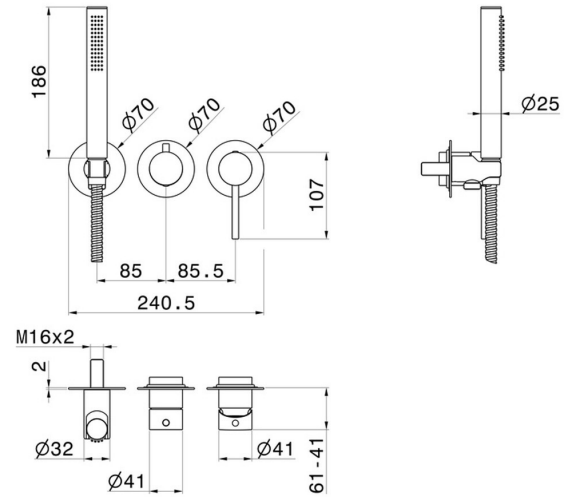

BLINK

4279E.59.067

Complete concealed shower group. Ø70 - finish PVD Brushed Copper Bronze

With shower set and 2 ways out diverter. External part

PVD Brushed Copper Bronze

FEATURES

Material	Brass
Technology	Save Water
Installation	Wall concealed part
Hole type	3 holes
Diverter type	Mechanic diverter
Outlets	2 Ways Out
Water mixing	Mechanical
Required for installation	<u>31086.00.000</u>

TECHNICAL DRAWING

BLINK

4279E.59.067

Complete concealed shower group. Ø70 - finish PVD Brushed Copper Bronze

AVAILABLE FINISHES

59.067

PVD Brushed Copper Bronze

01.014