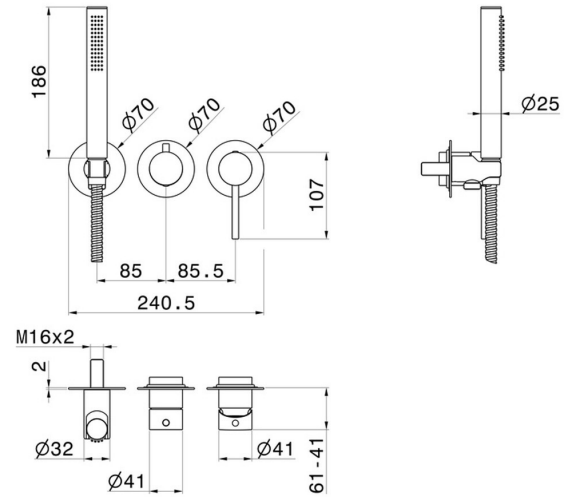

BLINK

4279E.59.097

Complete concealed shower group. Ø70 - finish PVD Brushed Gold

With shower set and 2 ways out diverter. External part

PVD Brushed Gold

FEATURES

Material	Brass
Technology	Save Water
Installation	Wall concealed part
Hole type	3 holes
Diverter type	Mechanic diverter
Outlets	2 Ways Out
Water mixing	Mechanical
Required for installation	<u>31086.00.000</u>

TECHNICAL DRAWING

 **AR Preview**
try it in your home

More Details
on our [website](#)

BLINK

4279E.59.097

Complete concealed shower group. Ø70 - finish PVD Brushed Gold

AVAILABLE FINISHES

59.097