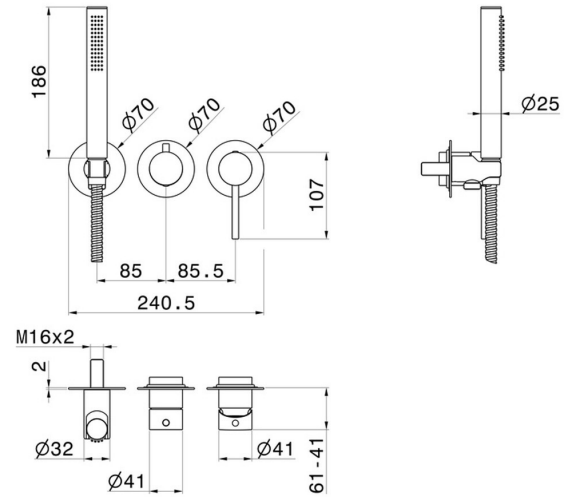

BLINK

4279E.59.098

Complete concealed shower group. Ø70 - finish PVD Brushed Pale Gold

With shower set and 2 ways out diverter. External part

PVD Brushed Pale Gold

FEATURES

Material	Brass
Technology	Save Water
Installation	Wall concealed part
Hole type	3 holes
Diverter type	Mechanic diverter
Outlets	2 Ways Out
Water mixing	Mechanical
Required for installation	<u>31086.00.000</u>

TECHNICAL DRAWING

BLINK

4279E.59.098

Complete concealed shower group. Ø70 - finish PVD Brushed Pale Gold

AVAILABLE FINISHES

59.098

PVD Brushed Pale Gold

01.014