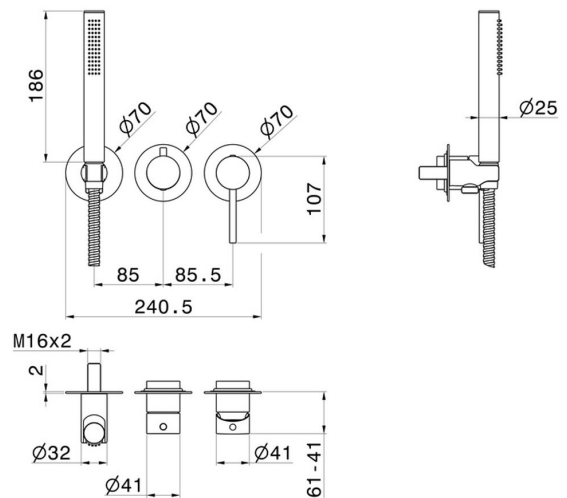

BLINK

4279E.M0.071

Complete concealed shower group. Ø70 - finish Gold Satin

With shower set and 2 ways out diverter. External part

FEATURES

Material	Brass
Technology	Save Water
Installation	Wall concealed part
Hole type	3 holes
Diverter type	Mechanic diverter
Outlets	2 Ways Out
Water mixing	Mechanical
Required for installation	<u>31086.00.000</u>

TECHNICAL DRAWING

BLINK

4279E.M0.071

Complete concealed shower group. Ø70 - finish Gold Satin

AVAILABLE FINISHES

M0.071

Gold Satin

01.014