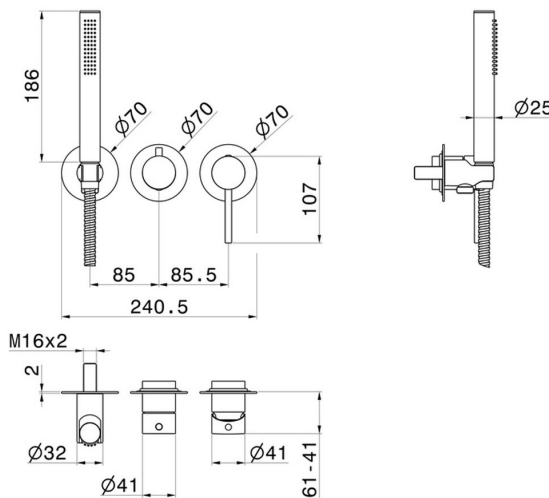

BLINK

4279E.M0.072

Complete concealed shower group. Ø70 - finish Copper Satin

With shower set and 2 ways out diverter. External part

Copper Satin

FEATURES

Material	Brass
Technology	Save Water
Installation	Wall concealed part
Hole type	3 holes
Diverter type	Mechanic diverter
Outlets	2 Ways Out
Water mixing	Mechanical
Required for installation	<u>31086.00.000</u>

TECHNICAL DRAWING

 **AR Preview**
try it in your home

More Details
on our [website](#)

BLINK

4279E.M0.072

Complete concealed shower group. Ø70 - finish Copper Satin

AVAILABLE FINISHES

M0.072