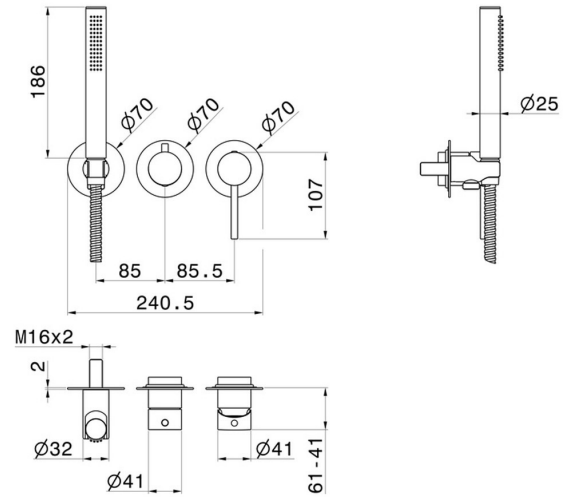

BLINK

4279E.M0.075

Complete concealed shower group. Ø70 - finish Copper Glossy

With shower set and 2 ways out diverter. External part

FEATURES

Material	Brass
Technology	Save Water
Installation	Wall concealed part
Hole type	3 holes
Diverter type	Mechanic diverter
Outlets	2 Ways Out
Water mixing	Mechanical
Required for installation	<u>31086.00.000</u>

TECHNICAL DRAWING

BLINK

4279E.M0.075

Complete concealed shower group. Ø70 - finish Copper Glossy

AVAILABLE FINISHES

M0.075

Copper Glossy

01.014