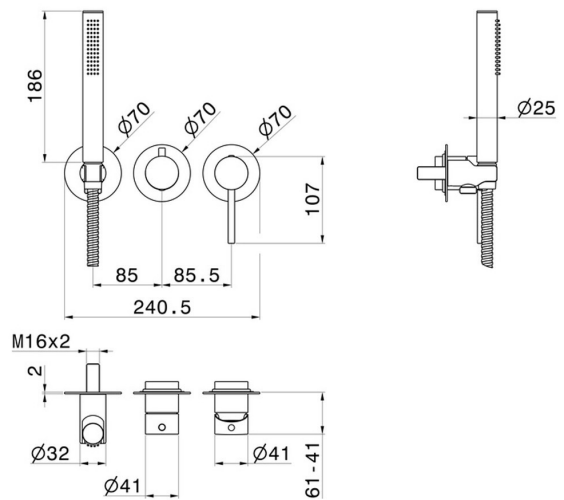

# BLINK

**4279E.M0.077**

Complete concealed shower group. Ø70 - finish Carbon Satin

With shower set and 2 ways out diverter. External part

Carbon Satin

## FEATURES

Material	<b>Brass</b>
Technology	<b>Save Water</b>
Installation	<b>Wall concealed part</b>
Hole type	<b>3 holes</b>
Diverter type	<b>Mechanic diverter</b>
Outlets	<b>2 Ways Out</b>
Water mixing	<b>Mechanical</b>
Required for installation	<b><u>31086.00.000</u></b>

## TECHNICAL DRAWING

**BLINK**

**4279E.M0.077**

Complete concealed shower group. Ø70 - finish Carbon Satin

**AVAILABLE FINISHES**

---

**M0.077**

Carbon Satin