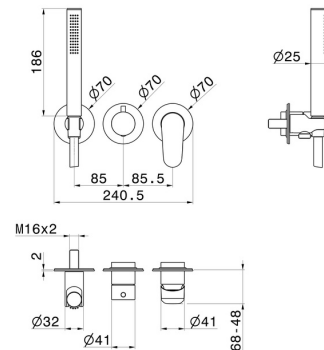

NIO

68968E.59.066

Complete concealed shower group. Ø70 - finish PVD Brushed steel

External part. With shower set and 2 ways out diverter

FEATURES

Material	Brass
Technology	Save Water
Installation	Wall concealed part
Hole type	3 holes
Control type	Single lever
Diverter type	Mechanic diverter
Outlets	2 Ways Out
Water mixing	Mechanical
Required for installation	<u>31086.00.000</u>

TECHNICAL DRAWING

NIO

68968E.59.066

Complete concealed shower group. Ø70 - finish PVD Brushed steel

AVAILABLE FINISHES

59.066

PVD Brushed steel

01.093