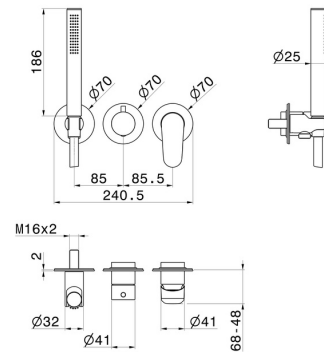

# NIO

**68968E.59.097**

Complete concealed shower group. Ø70 - finish PVD Brushed Gold

External part. With shower set and 2 ways out diverter

## FEATURES

Material	<b>Brass</b>
Technology	<b>Save Water</b>
Installation	<b>Wall concealed part</b>
Hole type	<b>3 holes</b>
Control type	<b>Single lever</b>
Diverter type	<b>Mechanic diverter</b>
Outlets	<b>2 Ways Out</b>
Water mixing	<b>Mechanical</b>
Required for installation	<b><u>31086.00.000</u></b>

## TECHNICAL DRAWING

**NIO**

**68968E.59.097**

Complete concealed shower group. Ø70 - finish PVD Brushed Gold

**AVAILABLE FINISHES**

---

**59.097**

PVD Brushed Gold