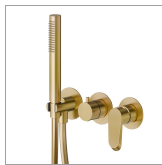

# NIO

**68968E.59.097**

Complete concealed shower group. Ø70 - finish PVD Brushed Gold

External part. With shower set and 2 ways out diverter

## FEATURES

Material	<b>Brass</b>
Technology	<b>Save Water</b>
Installation	<b>Wall concealed part</b>
Hole type	<b>3 holes</b>
Control type	<b>Single lever</b>
Diverter type	<b>Mechanic diverter</b>
Outlets	<b>2 Ways Out</b>
Water mixing	<b>Mechanical</b>
Required for installation	<b><u>31086.00.000</u></b>

## TECHNICAL DRAWING

**NIO**

**68968E.59.097**

Complete concealed shower group. Ø70 - finish PVD Brushed Gold

**AVAILABLE FINISHES**

---

**59.097**

PVD Brushed Gold