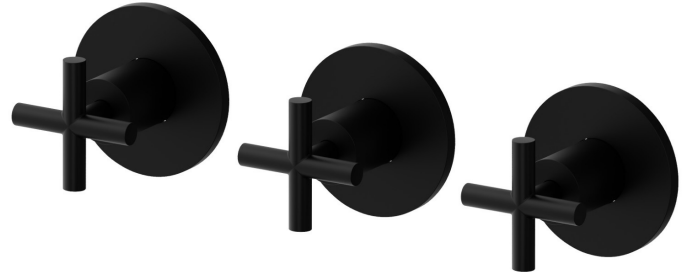

# BLINK

**70872E.01.093**

Complete concealed shower group, diverter with 2 ways out, with 1/2" connections - finish Matt Black

External part

## FEATURES

Material	<b>Brass</b>
Installation	<b>Wall concealed part</b>
Hole type	<b>3 holes</b>
Diverter type	<b>Mechanic diverter</b>
Outlets	<b>2 Ways Out</b>
Water mixing	<b>Mechanical</b>
Required for installation	<b><u>27755.00.000</u></b>

## TECHNICAL DRAWING

**BLINK**

**70872E.01.093**

Complete concealed shower group, diverter with 2 ways out, with 1/2" connections - finish Matt Black

**AVAILABLE FINISHES**

---

**01.093**

Matt Black

**59.098**

finish PVD Brushed Pale Gold

**61.020**

finish PVD Glossy Gold