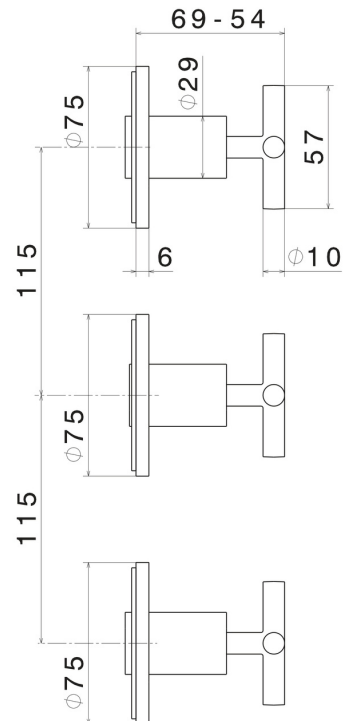

# BLINK

**70872E.01.093**

Complete concealed shower group, diverter with 2 ways out, with 1/2" connections - finish Matt Black

External part

## FEATURES

Material	<b>Brass</b>
Installation	<b>Wall concealed part</b>
Hole type	<b>3 holes</b>
Diverter type	<b>Mechanic diverter</b>
Outlets	<b>2 Ways Out</b>
Water mixing	<b>Mechanical</b>
Required for installation	<b><u>27755.00.000</u></b>

## TECHNICAL DRAWING

**BLINK**

**70872E.01.093**

Complete concealed shower group, diverter with 2 ways out, with 1/2" connections - finish Matt Black

**AVAILABLE FINISHES**

---

**01.093**

Matt Black