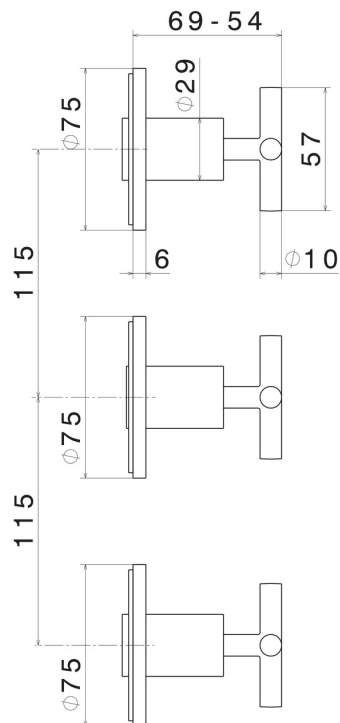

BLINK

70872E.21.018

Complete concealed shower group, diverter with 2 ways out, with 1/2" connections - finish Chrome

External part

FEATURES

Material	Brass
Installation	Wall concealed part
Hole type	3 holes
Diverter type	Mechanic diverter
Outlets	2 Ways Out
Water mixing	Mechanical
Required for installation	<u>27755.00.000</u>

TECHNICAL DRAWING

 **AR Preview**
try it in your home

More Details
on our [website](#)

BLINK

70872E.21.018

Complete concealed shower group, diverter with 2 ways out, with 1/2" connections - finish Chrome

AVAILABLE FINISHES