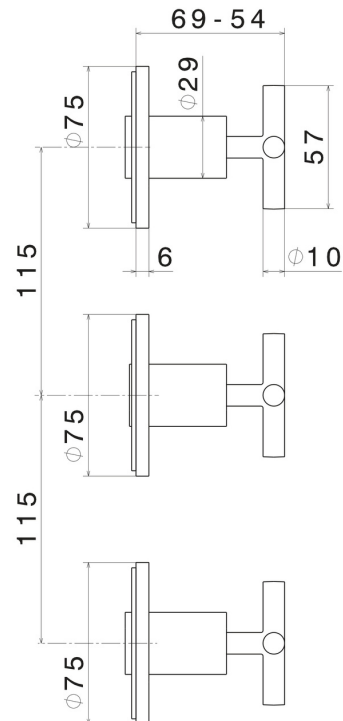

BLINK

70872E.47.083

Complete concealed shower group, diverter with 2 ways out, with 1/2" connections - finish Groove Bronze

External part

Groove Bronze

FEATURES

Material	Brass
Installation	Wall concealed part
Hole type	3 holes
Diverter type	Mechanic diverter
Outlets	2 Ways Out
Water mixing	Mechanical
Required for installation	<u>27755.00.000</u>

TECHNICAL DRAWING

BLINK

70872E.47.083

Complete concealed shower group, diverter with 2 ways out, with 1/2" connections - finish Groove Bronze

AVAILABLE FINISHES

47.083

Groove Bronze

01.093