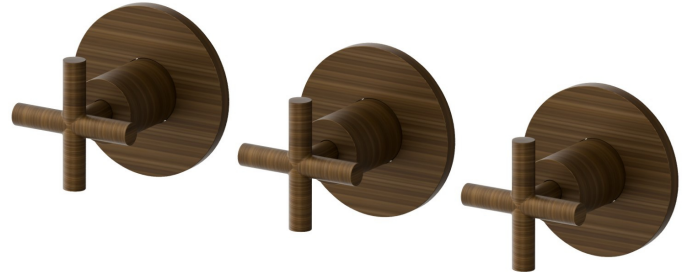

BLINK

70872E.47.083

Complete concealed shower group, diverter with 2 ways out, with 1/2" connections - finish Groove Bronze

External part

Groove Bronze

FEATURES

Material	Brass
Installation	Wall concealed part
Hole type	3 holes
Diverter type	Mechanic diverter
Outlets	2 Ways Out
Water mixing	Mechanical
Required for installation	<u>27755.00.000</u>

TECHNICAL DRAWING

BLINK

70872E.47.083

Complete concealed shower group, diverter with 2 ways out, with 1/2" connections - finish Groove Bronze

AVAILABLE FINISHES

47.083

Groove Bronze

01.093

finish PVD Brushed Pale Gold

61.020

finish PVD Glossy Gold