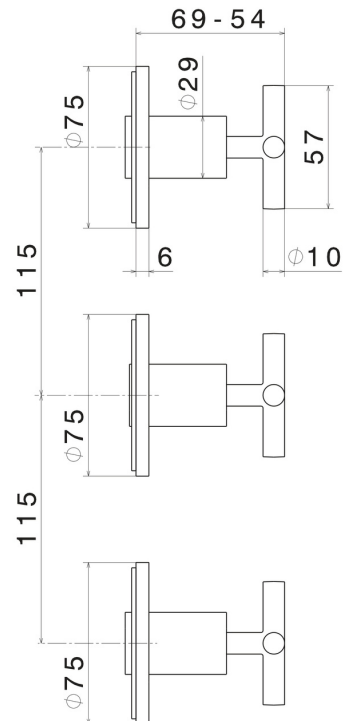

BLINK

70872E.58.061

Complete concealed shower group, diverter with 2 ways out, with 1/2" connections - finish PVD Copper Bronze

External part

FEATURES

Material	Brass
Installation	Wall concealed part
Hole type	3 holes
Diverter type	Mechanic diverter
Outlets	2 Ways Out
Water mixing	Mechanical
Required for installation	<u>27755.00.000</u>

TECHNICAL DRAWING

BLINK

70872E.58.061

Complete concealed shower group, diverter with 2 ways out, with 1/2" connections - finish PVD Copper Bronze

AVAILABLE FINISHES

58.061

PVD Copper Bronze

01.093