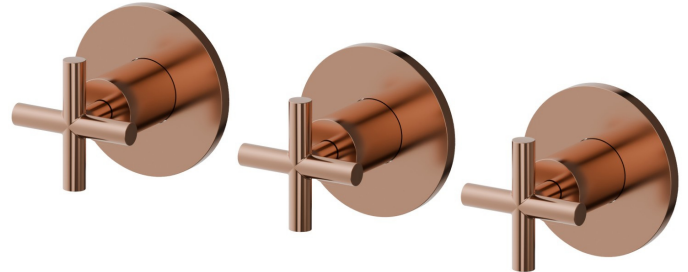

BLINK

70872E.58.061

Complete concealed shower group, diverter with 2 ways out, with 1/2" connections - finish PVD Copper Bronze

External part

FEATURES

Material	Brass
Installation	Wall concealed part
Hole type	3 holes
Diverter type	Mechanic diverter
Outlets	2 Ways Out
Water mixing	Mechanical
Required for installation	<u>27755.00.000</u>

TECHNICAL DRAWING

BLINK

70872E.58.061

Complete concealed shower group, diverter with 2 ways out, with 1/2" connections - finish PVD Copper Bronze

AVAILABLE FINISHES

58.061

PVD Copper Bronze

01.093

finish Matt Black

21.018

finish Chrome

47.083

finish Groove Bronze

58.063

finish PVD Gun Metal

59.098

finish PVD Brushed Pale Gold

61.020

finish PVD Glossy Gold