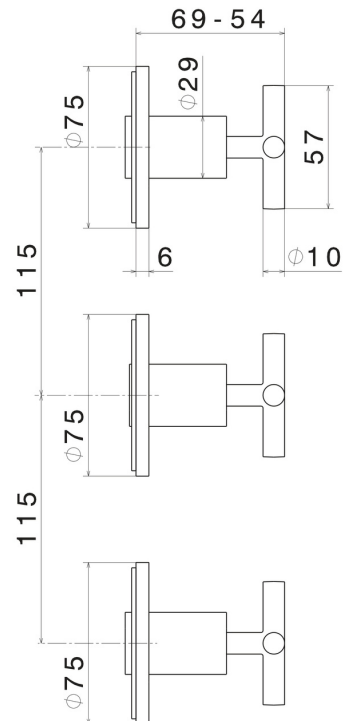

BLINK

70872E.59.098

Complete concealed shower group, diverter with 2 ways out, with 1/2" connections - finish PVD Brushed Pale Gold

External part

FEATURES

Material	Brass
Installation	Wall concealed part
Hole type	3 holes
Diverter type	Mechanic diverter
Outlets	2 Ways Out
Water mixing	Mechanical
Required for installation	<u>27755.00.000</u>

TECHNICAL DRAWING

BLINK

70872E.59.098

Complete concealed shower group, diverter with 2 ways out, with 1/2" connections - finish PVD Brushed Pale Gold

AVAILABLE FINISHES

59.098

PVD Brushed Pale Gold

01.093