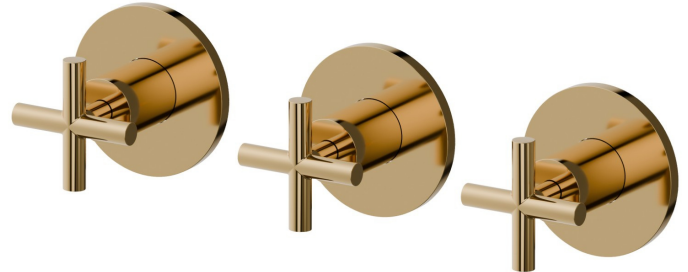

## 70872E.61.020

Complete concealed shower group, diverter with 2 ways out, with 1/2" connections - finish PVD Glossy Gold

External part

### FEATURES

Material	<b>Brass</b>
Installation	<b>Wall concealed part</b>
Hole type	<b>3 holes</b>
Diverter type	<b>Mechanic diverter</b>
Outlets	<b>2 Ways Out</b>
Water mixing	<b>Mechanical</b>
Required for installation	<b><u>27755.00.000</u></b>

### TECHNICAL DRAWING

 **AR Preview**  
try it in your home

**More Details**  
on our [website](#)

**BLINK**

**70872E.61.020**

Complete concealed shower group, diverter with 2 ways out, with 1/2" connections - finish PVD Glossy Gold