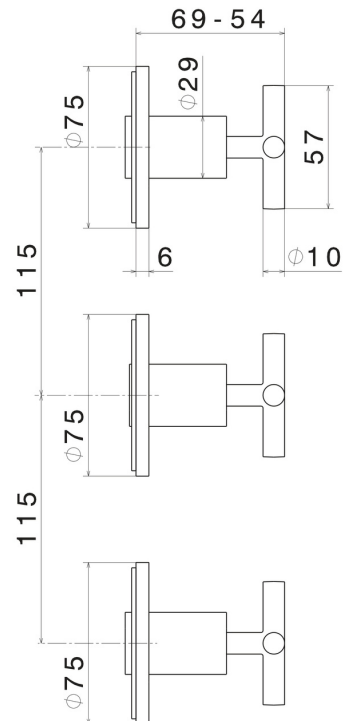

## 70872E.61.020

Complete concealed shower group, diverter with 2 ways out, with 1/2" connections - finish PVD Glossy Gold

External part

### FEATURES

Material	<b>Brass</b>
Installation	<b>Wall concealed part</b>
Hole type	<b>3 holes</b>
Diverter type	<b>Mechanic diverter</b>
Outlets	<b>2 Ways Out</b>
Water mixing	<b>Mechanical</b>
Required for installation	<b><u>27755.00.000</u></b>

### TECHNICAL DRAWING

 **AR Preview**  
try it in your home

**More Details**  
on our [website](#)

**BLINK**

**70872E.61.020**

Complete concealed shower group, diverter with 2 ways out, with 1/2" connections - finish PVD Glossy Gold