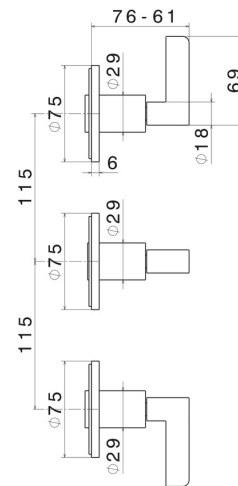

BLINK CHIC

71072E.01.093

Complete concealed shower group, diverter with 2 ways out, with 1/2" connections - finish Matt Black

External part

FEATURES

Material	Brass
Installation	Wall mounted
Hole type	3 holes
Diverter type	Mechanic diverter
Outlets	2 Ways Out
Water mixing	Mechanical
Required for installation	<u>27755.00.000</u>

TECHNICAL DRAWING

 **AR Preview**
try it in your home

More Details
on our [website](#)

BLINK CHIC

71072E.01.093

Complete concealed shower group, diverter with 2 ways out, with 1/2" connections - finish Matt Black