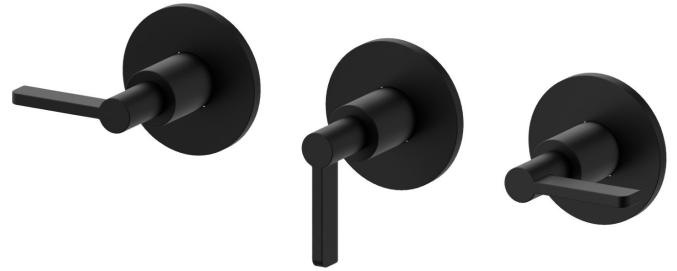

BLINK CHIC

71072E.01.093

Complete concealed shower group, diverter with 2 ways out, with 1/2" connections - finish Matt Black

External part

FEATURES

Material	Brass
Installation	Wall mounted
Hole type	3 holes
Diverter type	Mechanic diverter
Outlets	2 Ways Out
Water mixing	Mechanical
Required for installation	<u>27755.00.000</u>

TECHNICAL DRAWING

 **AR Preview**
try it in your home

More Details
on our [website](#)

BLINK CHIC

71072E.01.093

Complete concealed shower group, diverter with 2 ways out, with 1/2" connections - finish Matt Black

AVAILABLE FINISHES

01.093

Matt Black

21.018

finish Chrome

47.083

finish Groove Bronze

58.061