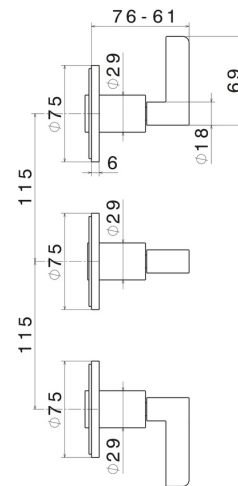

BLINK CHIC

71072E.21.018

Complete concealed shower group, diverter with 2 ways out, with 1/2" connections - finish Chrome

External part

FEATURES

Material	Brass
Installation	Wall mounted
Hole type	3 holes
Diverter type	Mechanic diverter
Outlets	2 Ways Out
Water mixing	Mechanical
Required for installation	<u>27755.00.000</u>

TECHNICAL DRAWING

BLINK CHIC

71072E.21.018

Complete concealed shower group, diverter with 2 ways out, with 1/2" connections - finish Chrome

AVAILABLE FINISHES

21.018

Chrome

01.093