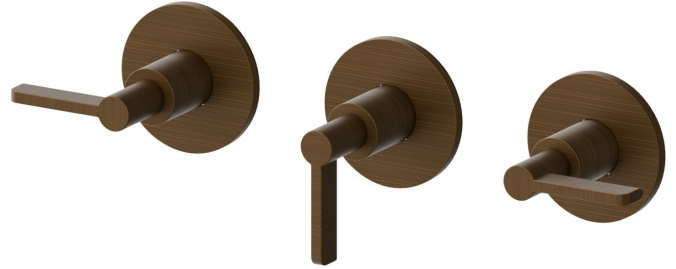

BLINK CHIC

71072E.47.083

Complete concealed shower group, diverter with 2 ways out, with 1/2" connections - finish Groove Bronze

External part

Groove Bronze

FEATURES

Material	Brass
Installation	Wall mounted
Hole type	3 holes
Diverter type	Mechanic diverter
Outlets	2 Ways Out
Water mixing	Mechanical
Required for installation	<u>27755.00.000</u>

TECHNICAL DRAWING

BLINK CHIC

71072E.47.083

Complete concealed shower group, diverter with 2 ways out, with 1/2" connections - finish Groove Bronze

AVAILABLE FINISHES

47.083

Groove Bronze

01.093

finish Matt Black

21.018

finish Chrome

58.061

finish PVD Copper Bronze

58.063

finish PVD Gun Metal

59.098

finish PVD Brushed Pale Gold

61.020

finish PVD Glossy Gold