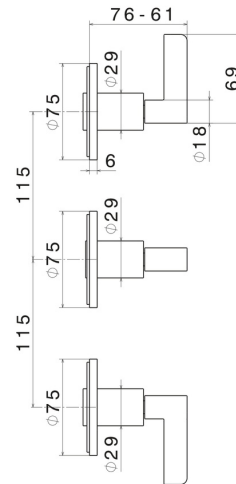

BLINK CHIC

71072E.47.083

Complete concealed shower group, diverter with 2 ways out, with 1/2" connections - finish Groove Bronze

External part

Groove Bronze

FEATURES

Material	Brass
Installation	Wall mounted
Hole type	3 holes
Diverter type	Mechanic diverter
Outlets	2 Ways Out
Water mixing	Mechanical
Required for installation	<u>27755.00.000</u>

TECHNICAL DRAWING

BLINK CHIC

71072E.47.083

Complete concealed shower group, diverter with 2 ways out, with 1/2" connections - finish Groove Bronze

AVAILABLE FINISHES

47.083

Groove Bronze

01.093