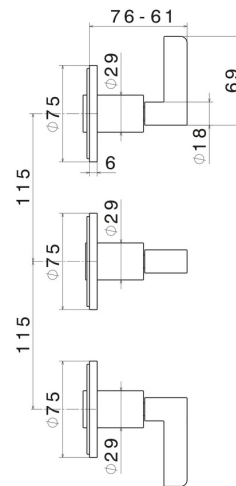

BLINK CHIC

71072E.58.061

Complete concealed shower group, diverter with 2 ways out, with 1/2" connections - finish PVD Copper Bronze

External part

PVD Copper Bronze

FEATURES

Material	Brass
Installation	Wall mounted
Hole type	3 holes
Diverter type	Mechanic diverter
Outlets	2 Ways Out
Water mixing	Mechanical
Required for installation	<u>27755.00.000</u>

TECHNICAL DRAWING

BLINK CHIC

71072E.58.061

Complete concealed shower group, diverter with 2 ways out, with 1/2" connections - finish PVD Copper Bronze

AVAILABLE FINISHES

58.061

PVD Copper Bronze

01.093