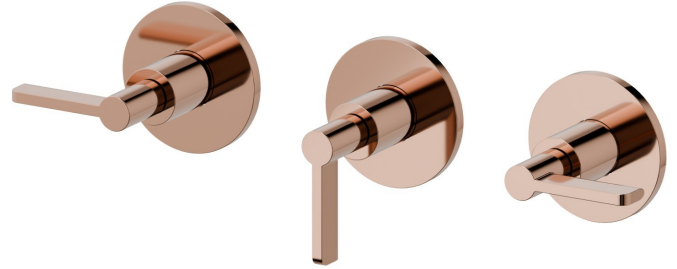

BLINK CHIC

71072E.58.061

Complete concealed shower group, diverter with 2 ways out, with 1/2" connections - finish PVD Copper Bronze

External part

PVD Copper Bronze

FEATURES

Material	Brass
Installation	Wall mounted
Hole type	3 holes
Diverter type	Mechanic diverter
Outlets	2 Ways Out
Water mixing	Mechanical
Required for installation	<u>27755.00.000</u>

TECHNICAL DRAWING

BLINK CHIC

71072E.58.061

Complete concealed shower group, diverter with 2 ways out, with 1/2" connections - finish PVD Copper Bronze

AVAILABLE FINISHES

58.061

PVD Copper Bronze

01.093

finish Matt Black

21.018

finish Chrome

47.083

finish Groove Bronze

58.063

finish PVD Gun Metal

59.098

finish PVD Brushed Pale Gold

61.020

finish PVD Glossy Gold