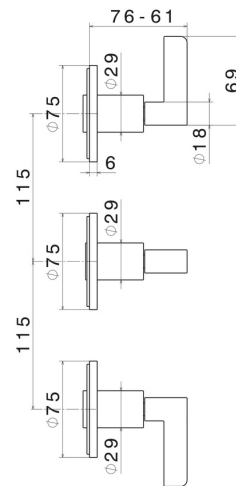

# BLINK CHIC

**71072E.58.063**

Complete concealed shower group, diverter with 2 ways out, with 1/2" connections - finish PVD Gun Metal

External part

## FEATURES

|                           |                            |
|---------------------------|----------------------------|
| Material                  | <b>Brass</b>               |
| Installation              | <b>Wall mounted</b>        |
| Hole type                 | <b>3 holes</b>             |
| Diverter type             | <b>Mechanic diverter</b>   |
| Outlets                   | <b>2 Ways Out</b>          |
| Water mixing              | <b>Mechanical</b>          |
| Required for installation | <b><u>27755.00.000</u></b> |

## TECHNICAL DRAWING

**BLINK CHIC**

**71072E.58.063**

Complete concealed shower group, diverter with 2 ways out, with 1/2" connections - finish PVD Gun Metal

**AVAILABLE FINISHES**

---

**58.063**

PVD Gun Metal