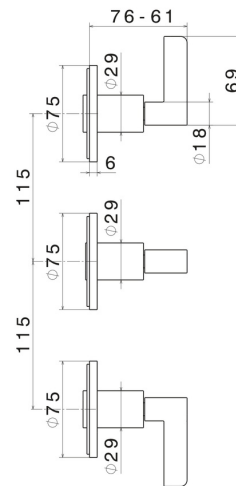

# BLINK CHIC

**71072E.59.098**

Complete concealed shower group, diverter with 2 ways out, with 1/2" connections - finish PVD Brushed Pale Gold

External part

## FEATURES

Material	<b>Brass</b>
Installation	<b>Wall mounted</b>
Hole type	<b>3 holes</b>
Diverter type	<b>Mechanic diverter</b>
Outlets	<b>2 Ways Out</b>
Water mixing	<b>Mechanical</b>
Required for installation	<b><u>27755.00.000</u></b>

## TECHNICAL DRAWING

**BLINK CHIC**

**71072E.59.098**

Complete concealed shower group, diverter with 2 ways out, with 1/2" connections - finish PVD Brushed Pale Gold

**AVAILABLE FINISHES**

---

**59.098**

PVD Brushed Pale Gold