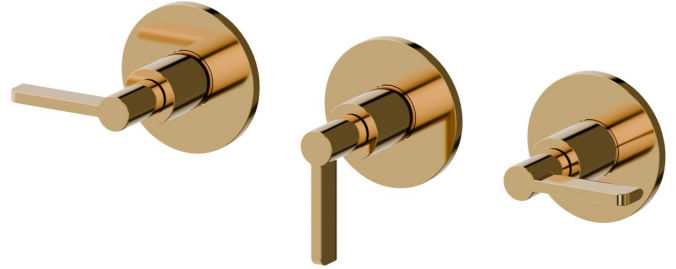

# BLINK CHIC

## 71072E.61.020

Complete concealed shower group, diverter with 2 ways out, with 1/2" connections - finish PVD Glossy Gold

External part

### FEATURES

Material	<b>Brass</b>
Installation	<b>Wall mounted</b>
Hole type	<b>3 holes</b>
Diverter type	<b>Mechanic diverter</b>
Outlets	<b>2 Ways Out</b>
Water mixing	<b>Mechanical</b>
Required for installation	<b><u>27755.00.000</u></b>

### TECHNICAL DRAWING

**BLINK CHIC**

**71072E.61.020**

Complete concealed shower group, diverter with 2 ways out, with 1/2" connections - finish PVD Glossy Gold

**AVAILABLE FINISHES**

---

**61.020**

PVD Glossy Gold