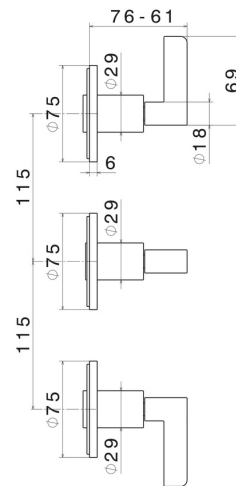

TECHNICAL DRAWING