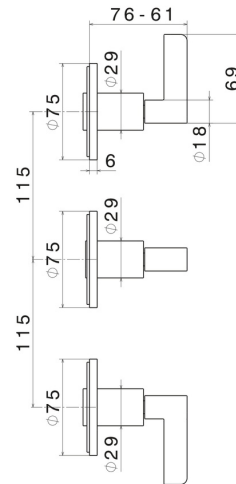

TECHNICAL DRAWING

AR Preview
try it in your home

More Details
on our [website](#)