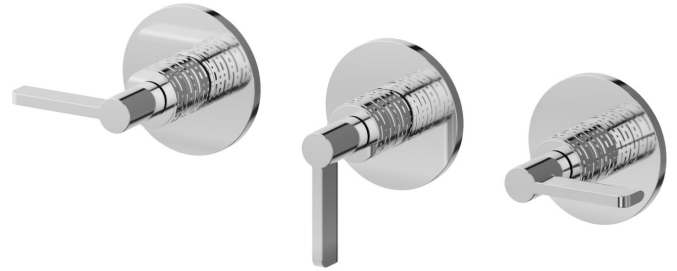

BLINK CHIC

71172E.21.018

Complete concealed shower group, diverter with 2 ways out, with 1/2" connections - finish Chrome

Luxury. External part

FEATURES

Material	Brass
Installation	Wall mounted
Hole type	3 holes
Diverter type	Mechanic diverter
Outlets	2 Ways Out
Water mixing	Mechanical
Required for installation	<u>27755.00.000</u>

TECHNICAL DRAWING

BLINK CHIC

71172E.21.018

Complete concealed shower group, diverter with 2 ways out, with 1/2" connections - finish Chrome

AVAILABLE FINISHES

21.018

Chrome

01.093

finish PVD Brushed Pale Gold

61.020

finish PVD Glossy Gold