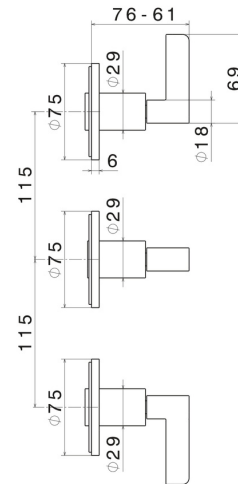

BLINK CHIC

71172E.21.018

Complete concealed shower group, diverter with 2 ways out, with 1/2" connections - finish Chrome

Luxury. External part

FEATURES

Material	Brass
Installation	Wall mounted
Hole type	3 holes
Diverter type	Mechanic diverter
Outlets	2 Ways Out
Water mixing	Mechanical
Required for installation	<u>27755.00.000</u>

TECHNICAL DRAWING

BLINK CHIC

71172E.21.018

Complete concealed shower group, diverter with 2 ways out, with 1/2" connections - finish Chrome

AVAILABLE FINISHES

21.018

Chrome

01.093