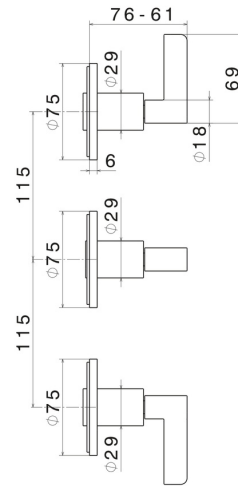

# BLINK CHIC

**71172E.47.083**

Complete concealed shower group, diverter with 2 ways out, with 1/2" connections - finish Groove Bronze

Luxury. External part

Groove Bronze

## FEATURES

Material	<b>Brass</b>
Installation	<b>Wall mounted</b>
Hole type	<b>3 holes</b>
Diverter type	<b>Mechanic diverter</b>
Outlets	<b>2 Ways Out</b>
Water mixing	<b>Mechanical</b>
Required for installation	<b><u>27755.00.000</u></b>

## TECHNICAL DRAWING

**BLINK CHIC**

**71172E.47.083**

Complete concealed shower group, diverter with 2 ways out, with 1/2" connections - finish Groove Bronze

**AVAILABLE FINISHES**

---

**47.083**

Groove Bronze