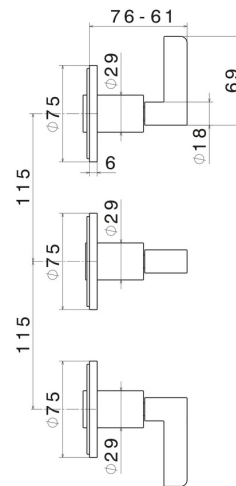

BLINK CHIC

71172E.58.061

Complete concealed shower group, diverter with 2 ways out, with 1/2" connections - finish PVD Copper Bronze

Luxury. External part

PVD Copper Bronze

FEATURES

Material	Brass
Installation	Wall mounted
Hole type	3 holes
Diverter type	Mechanic diverter
Outlets	2 Ways Out
Water mixing	Mechanical
Required for installation	<u>27755.00.000</u>

TECHNICAL DRAWING

BLINK CHIC

71172E.58.061

Complete concealed shower group, diverter with 2 ways out, with 1/2" connections - finish PVD Copper Bronze

AVAILABLE FINISHES

58.061

PVD Copper Bronze

01.093