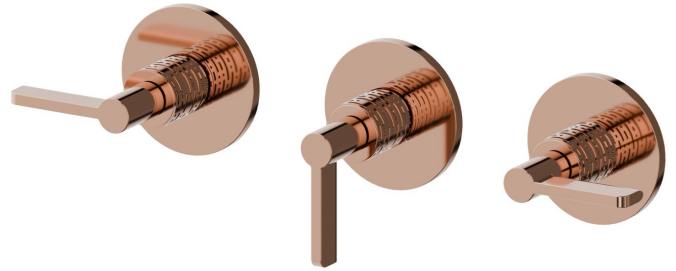

BLINK CHIC

71172E.58.061

Complete concealed shower group, diverter with 2 ways out, with 1/2" connections - finish PVD Copper Bronze

Luxury. External part

PVD Copper Bronze

FEATURES

Material	Brass
Installation	Wall mounted
Hole type	3 holes
Diverter type	Mechanic diverter
Outlets	2 Ways Out
Water mixing	Mechanical
Required for installation	<u>27755.00.000</u>

TECHNICAL DRAWING

BLINK CHIC

71172E.58.061

Complete concealed shower group, diverter with 2 ways out, with 1/2" connections - finish PVD Copper Bronze

AVAILABLE FINISHES

58.061

PVD Copper Bronze

01.093

finish Matt Black

21.018

finish Chrome

47.083

finish Groove Bronze

58.063

finish PVD Gun Metal

59.098

finish PVD Brushed Pale Gold

61.020

finish PVD Glossy Gold