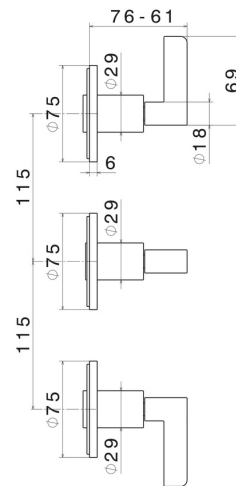

BLINK CHIC

71172E.58.063

Complete concealed shower group, diverter with 2 ways out, with 1/2" connections - finish PVD Gun Metal

Luxury. External part

FEATURES

Material	Brass
Installation	Wall mounted
Hole type	3 holes
Diverter type	Mechanic diverter
Outlets	2 Ways Out
Water mixing	Mechanical
Required for installation	<u>27755.00.000</u>

TECHNICAL DRAWING

BLINK CHIC

71172E.58.063

Complete concealed shower group, diverter with 2 ways out, with 1/2" connections - finish PVD Gun Metal

AVAILABLE FINISHES

58.063

PVD Gun Metal

01.093