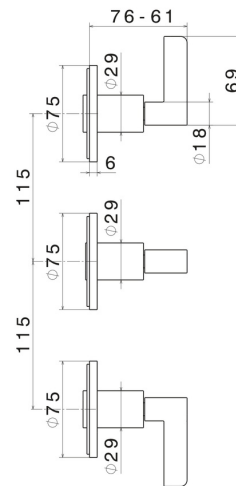

# BLINK CHIC

**71172E.59.098**

Complete concealed shower group, diverter with 2 ways out, with 1/2" connections - finish PVD Brushed Pale Gold

Luxury. External part

## FEATURES

Material	<b>Brass</b>
Installation	<b>Wall mounted</b>
Hole type	<b>3 holes</b>
Diverter type	<b>Mechanic diverter</b>
Outlets	<b>2 Ways Out</b>
Water mixing	<b>Mechanical</b>
Required for installation	<b><u>27755.00.000</u></b>

## TECHNICAL DRAWING

**BLINK CHIC**

**71172E.59.098**

Complete concealed shower group, diverter with 2 ways out, with 1/2" connections - finish PVD Brushed Pale Gold

**AVAILABLE FINISHES**

---

**59.098**

PVD Brushed Pale Gold