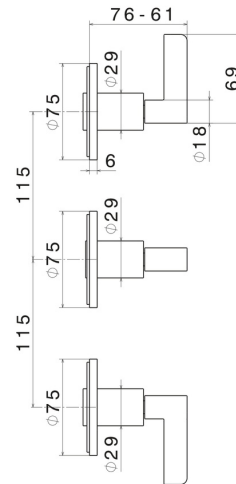

BLINK CHIC

71172E.61.020

Complete concealed shower group, diverter with 2 ways out, with 1/2" connections - finish PVD Glossy Gold

Luxury. External part

PVD Glossy Gold

FEATURES

Material	Brass
Installation	Wall mounted
Hole type	3 holes
Diverter type	Mechanic diverter
Outlets	2 Ways Out
Water mixing	Mechanical
Required for installation	<u>27755.00.000</u>

TECHNICAL DRAWING

BLINK CHIC

71172E.61.020

Complete concealed shower group, diverter with 2 ways out, with 1/2" connections - finish PVD Glossy Gold

AVAILABLE FINISHES

61.020

PVD Glossy Gold

01.093