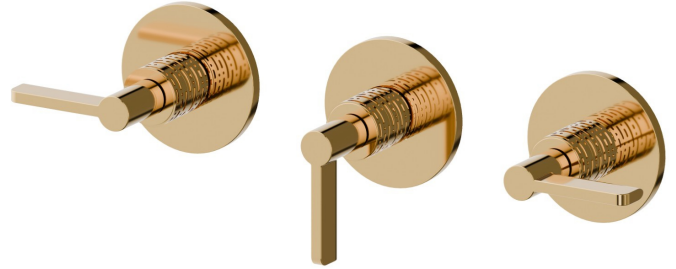

BLINK CHIC

71172E.61.020

Complete concealed shower group, diverter with 2 ways out, with 1/2" connections - finish PVD Glossy Gold

Luxury. External part

PVD Glossy Gold

FEATURES

Material	Brass
Installation	Wall mounted
Hole type	3 holes
Diverter type	Mechanic diverter
Outlets	2 Ways Out
Water mixing	Mechanical
Required for installation	<u>27755.00.000</u>

TECHNICAL DRAWING

BLINK CHIC

71172E.61.020

Complete concealed shower group, diverter with 2 ways out, with 1/2" connections - finish PVD Glossy Gold

AVAILABLE FINISHES

61.020

PVD Glossy Gold

01.093

finish Matt Black

21.018

finish Chrome

47.083

finish Groove Bronze

58.061

finish PVD Copper Bronze

58.063

finish PVD Gun Metal

59.098

finish PVD Brushed Pale Gold