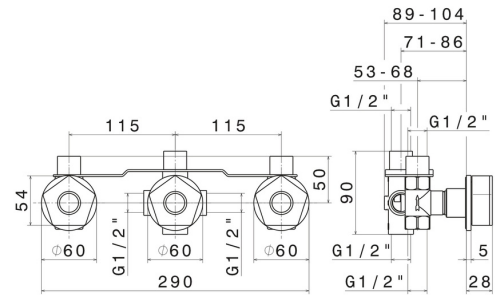

PARK L.E.

69772.05.093

Complete concealed shower group, diverter with 3 outlets, with 1/2" connections - finish Chrome - Matt Black

Chrome - Matt Black

FEATURES

Material	Brass
Installation	Wall mounted
Hole type	3 holes
Diverter type	Mechanic diverter
Outlets	3 Ways Out
Water mixing	Mechanical

TECHNICAL DRAWING

PARK L.E.

69772.05.093

Complete concealed shower group, diverter with 3 outlets, with 1/2" connections - finish
Chrome - Matt Black

AVAILABLE FINISHES

05.093

Chrome - Matt Black

62.093