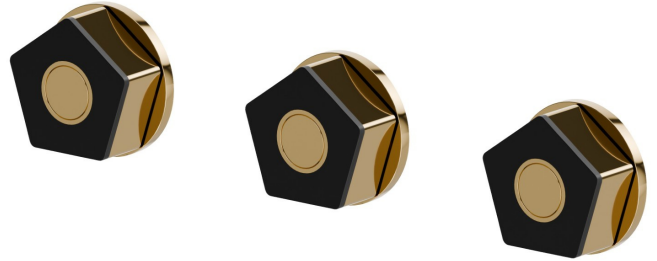

PARK L.E.

69772.62.093

Complete concealed shower group, diverter with 3 outlets, with 1/2" connections - finish PVD Glossy Gold - Matt Black

PVD Glossy Gold - Matt Black

FEATURES

Material	Brass
Installation	Wall mounted
Hole type	3 holes
Diverter type	Mechanic diverter
Outlets	3 Ways Out
Water mixing	Mechanical

TECHNICAL DRAWING

PARK L.E.

69772.62.093

Complete concealed shower group, diverter with 3 outlets, with 1/2" connections - finish PVD Glossy Gold - Matt Black

AVAILABLE FINISHES

62.093

PVD Glossy Gold - Matt Black

05.093

finish Chrome - Matt Black