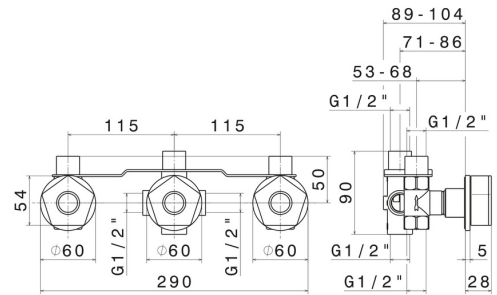

PARK L.E.

69772.62.093

Complete concealed shower group, diverter with 3 outlets, with 1/2" connections - finish PVD Glossy Gold - Matt Black

PVD Glossy Gold - Matt Black

FEATURES

Material	Brass
Installation	Wall mounted
Hole type	3 holes
Diverter type	Mechanic diverter
Outlets	3 Ways Out
Water mixing	Mechanical

TECHNICAL DRAWING

PARK L.E.

69772.62.093

Complete concealed shower group, diverter with 3 outlets, with 1/2" connections - finish PVD Glossy Gold - Matt Black

AVAILABLE FINISHES

62.093

PVD Glossy Gold - Matt Black