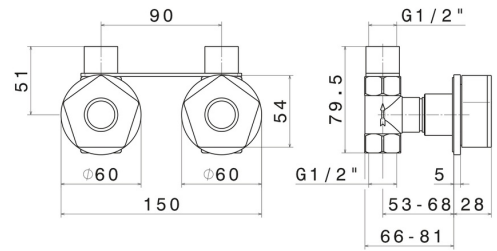

PARK L.E.

69776.05.093

Complete concealed shower group with 1/2" in and out connections - finish Chrome - Matt Black

Chrome - Matt Black

FEATURES

Material	Brass
Installation	Wall mounted
Hole type	2 holes
Water mixing	Mechanical

TECHNICAL DRAWING

 **AR Preview**
try it in your home

More Details
on our [website](#)

PARK L.E.

69776.05.093

Complete concealed shower group with 1/2" in and out connections - finish Chrome - Matt Black

AVAILABLE FINISHES