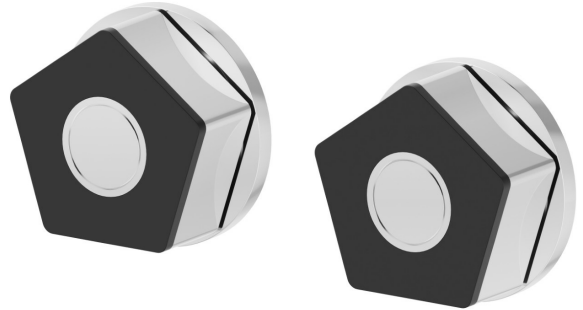

PARK L.E.

69776.05.093

Complete concealed shower group with 1/2" in and out connections - finish Chrome - Matt Black

Chrome - Matt Black

FEATURES

Material	Brass
Installation	Wall mounted
Hole type	2 holes
Water mixing	Mechanical

TECHNICAL DRAWING

 **AR Preview**
try it in your home

More Details
on our [website](#)

PARK L.E.

69776.05.093

Complete concealed shower group with 1/2" in and out connections - finish Chrome - Matt Black

AVAILABLE FINISHES

05.093

Chrome - Matt Black

62.093

finish PVD Glossy Gold - Matt Black

AR Preview
try it in your home

More Details
on our [website](#)