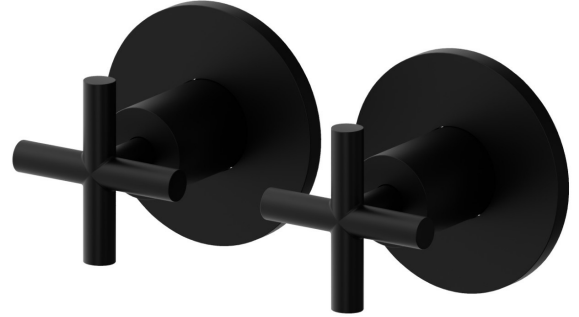

# BLINK

**70857E.01.093**

Complete concealed shower group with 1/2" in and out connections - finish Matt Black

External part

## FEATURES

Material	<b>Brass</b>
Installation	<b>Wall concealed part</b>
Hole type	<b>2 holes</b>
Water mixing	<b>Mechanical</b>
Required for installation	<b><u>27754.00.000</u></b>

## TECHNICAL DRAWING

  
**AR Preview**  
try it in your home

**More Details**  
on our [website](#)

**BLINK**

**70857E.01.093**

Complete concealed shower group with 1/2" in and out connections - finish Matt Black