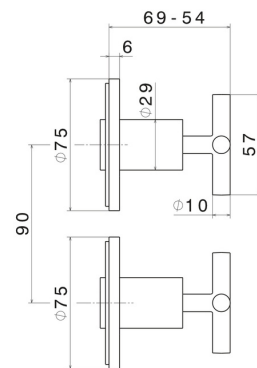

TECHNICAL DRAWING

AR Preview
try it in your home

More Details
on our [website](#)